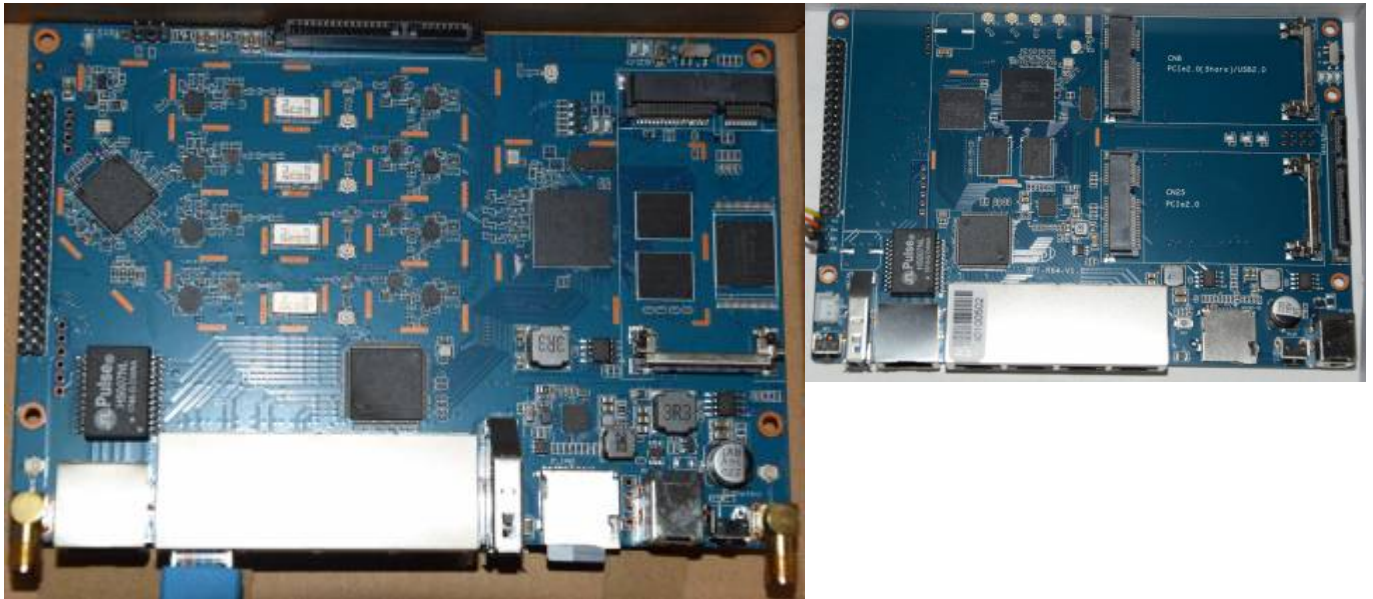

Hardware

- SOC: [MT7622](#)
- Switch:
 - Realtek RTL8367S (<v1.0)
 - Mediatek MT7531 (>=v1.0)
- Wifi: bgn on SOC (driver available in my repo), ~~MT7615-AC~~ (was dropped due to heat)
- Bluetooth driver working on 5.4 (in my repo)
- ASM1480 PCIE/SATA-Multiplexer/Bridge (selecting PCIE1/cn8 or SATA over GPIO90)
- PMIC mt6380